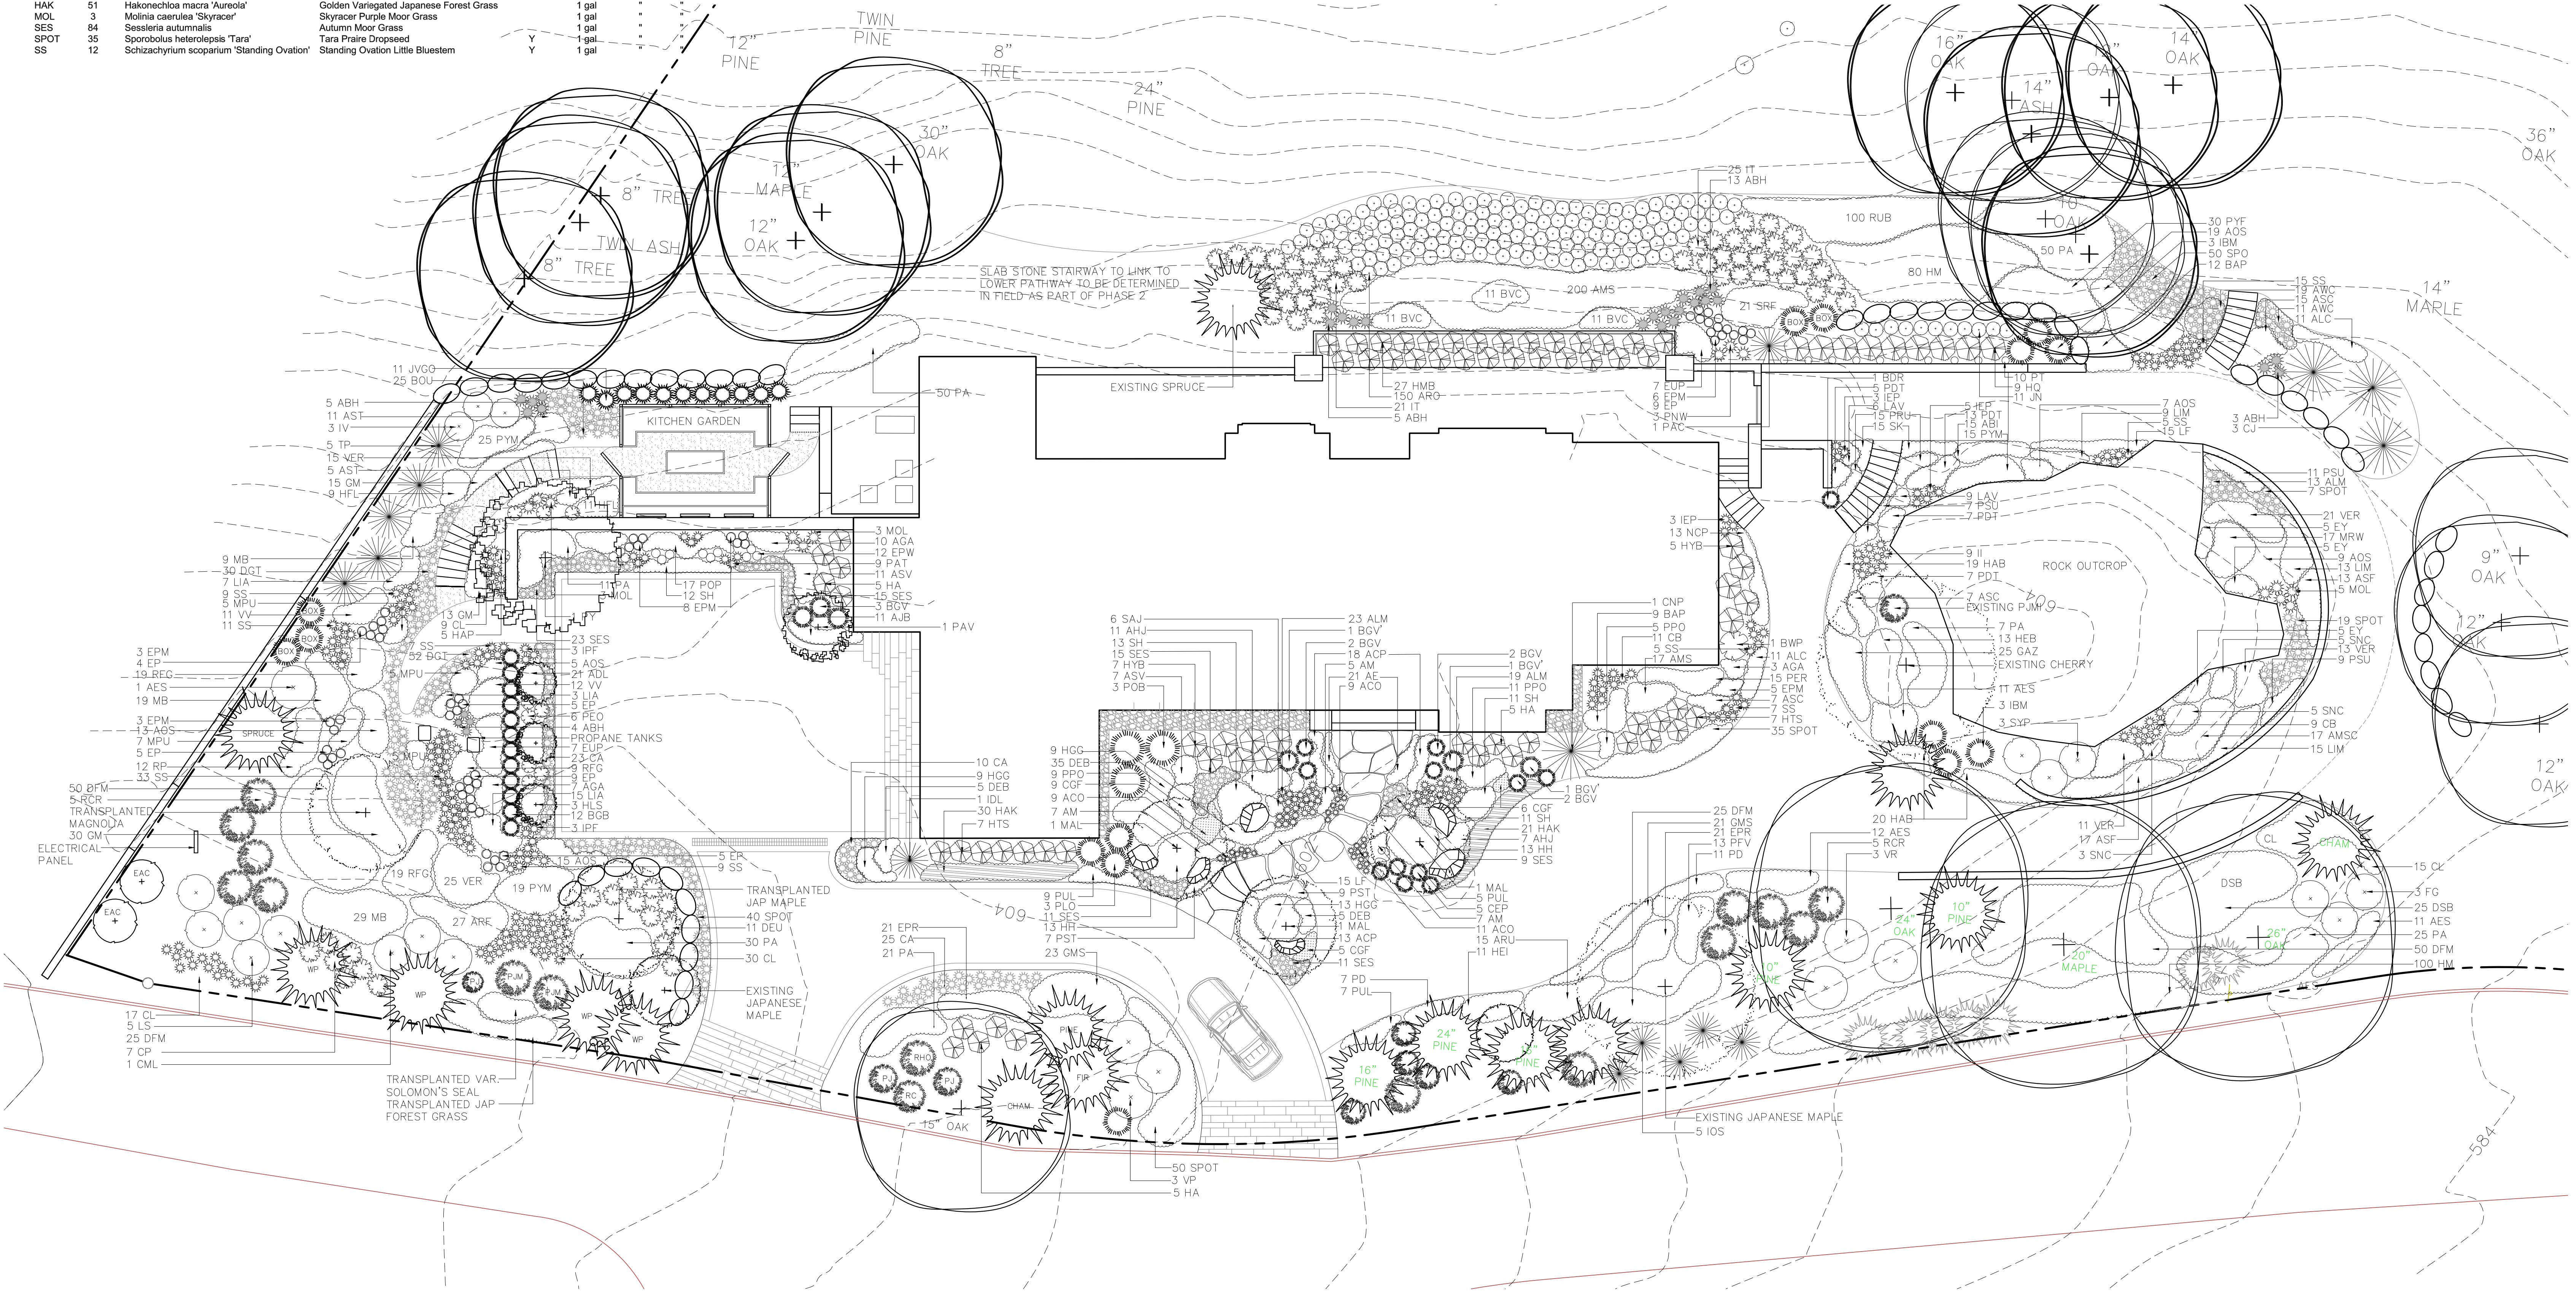

FRONT FOUNDATION AND GARAGE COURT PLANT LIBRARY

Andrea Buckingham
Licensed Landscape Architect
NJ LIC# 21A5000649
NY LIC# 002766-1

87 North Pocono Road
Mountain Lakes, NJ 07046
Tel: 973-983-0616

Email: abuckinghamlra@gmail.com

RIFKIN RESIDENCE
97 WEST LAKE ROAD
TUXEDO PARK, NY 10987

LANDSCAPE PLAN

Date 3/17/2023

Revisions

Drawn by APB

Scale

North
SHEET:
L-2