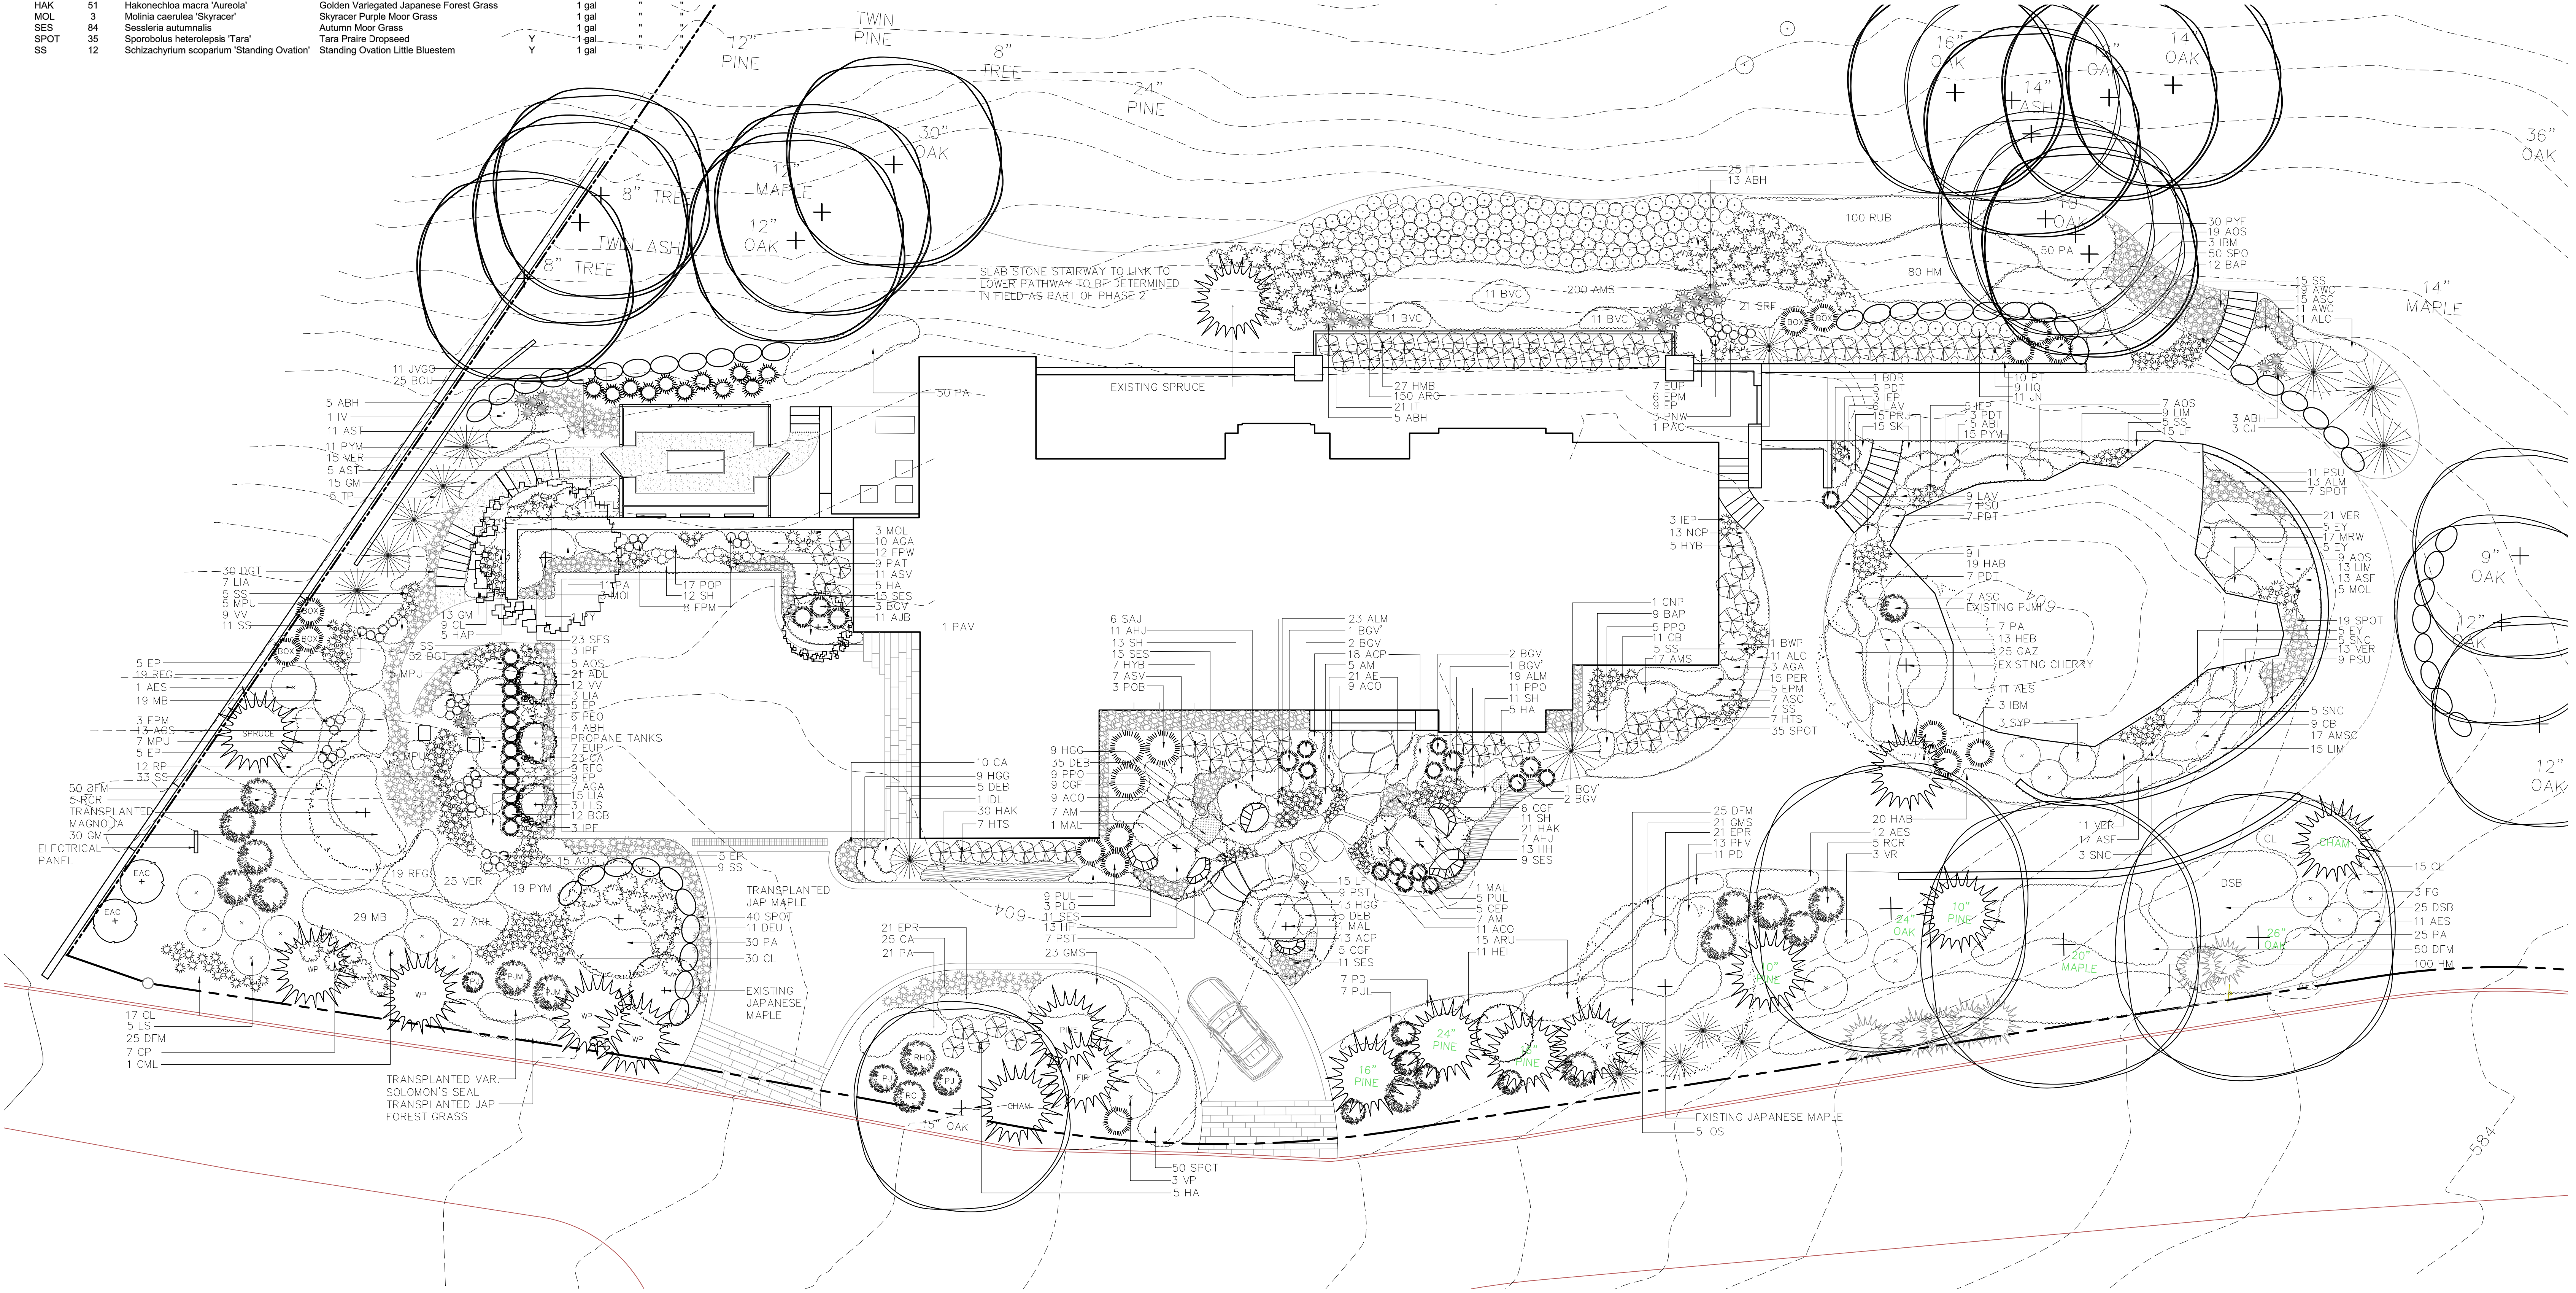

Email: abuckinghamlra@gmail.com

**RIFKIN RESIDENCE**  
 97 WEST LAKE ROAD  
 TUXEDO PARK, NY 10987

**LANDSCAPE PLAN**

Date 3/17/2023  
 Revisions 4/28/2023  
 5/12/2023

Drawn by APB

North  
 SHEET: L-2