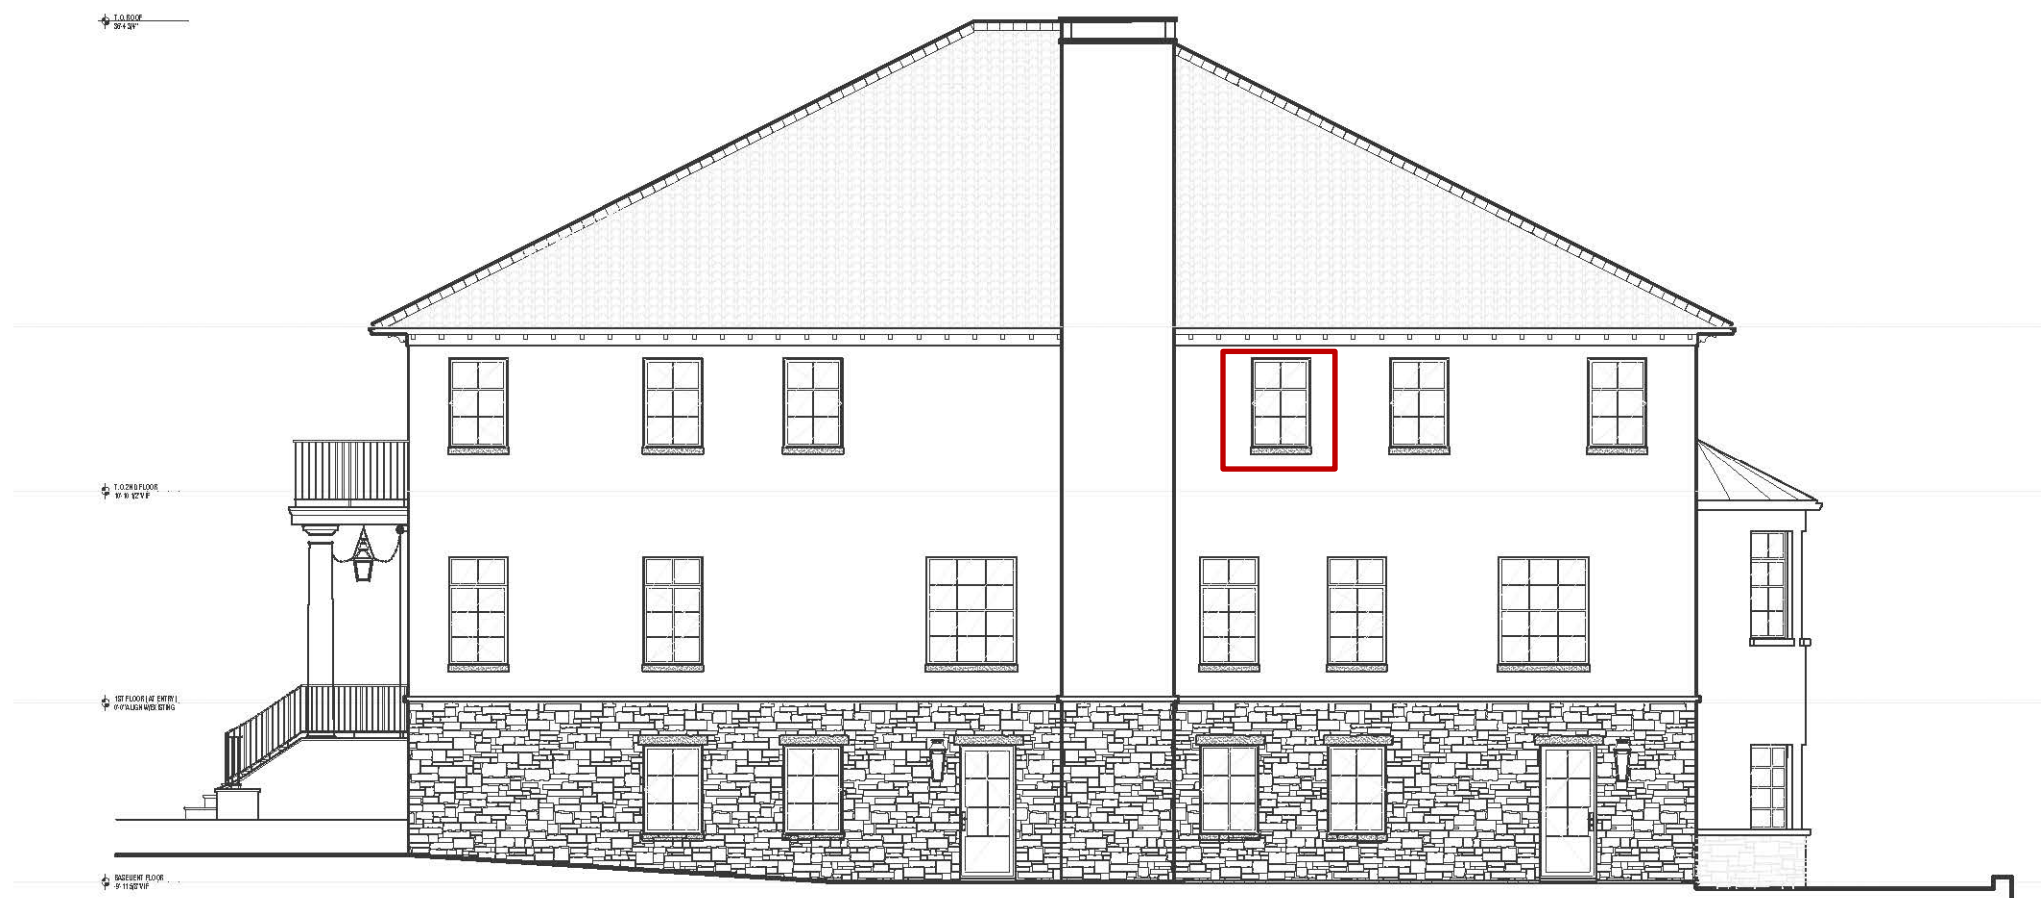

36 EAST LAKE RD.
TUXEDO PARK, NY 10987

SUMMARY OF REVISIONS:

1. Page 2
 - a. Note redesigned front staircase
2. Page 3
 - a. Note removal of northeast chimney
 - b. Addition of outswing casement window on 2nd floor (highlighted in red)
3. Pages 4
 - a. Note addition of wooden door to access underside of south staircase (highlighted in red)
4. Page 5
 - a. Rendered images of proposed changes

BAR APPROVED EAST EXTERIOR ELEVATION

ALTERNATE EAST EXTERIOR ELEVATION

BAR APPROVED NORTH EXTERIOR ELEVATION

ALTERNATE NORTH EXTERIOR ELEVATION

BAR APPROVED SOUTH EXTERIOR ELEVATION

ALTERNATE SOUTH EXTERIOR ELEVATION