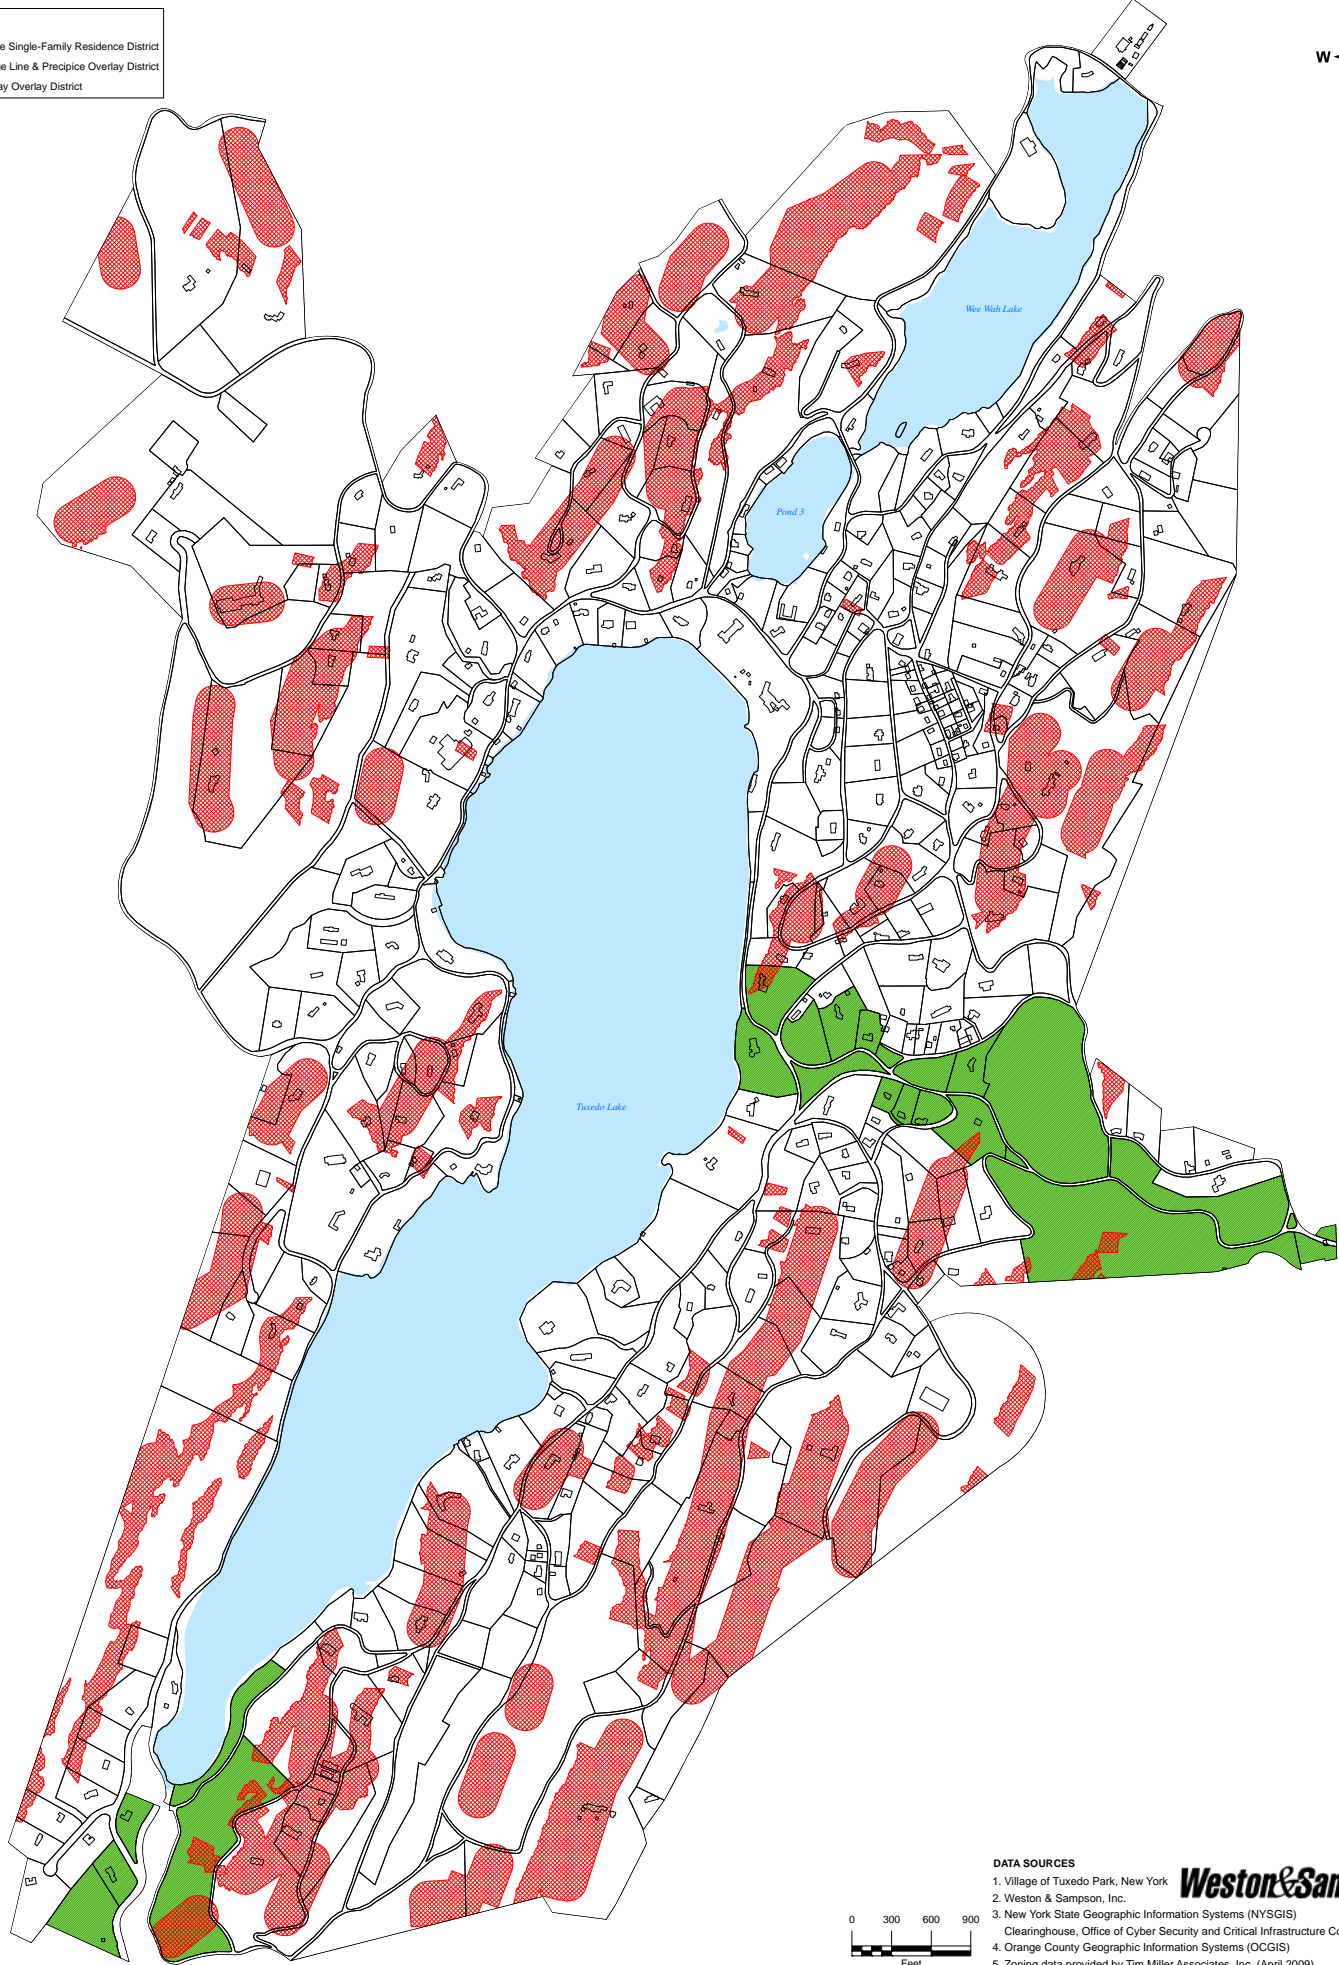

Legend

- A4 Four Acre Single-Family Residence District
- RLP-O Ridge Line & Precipice Overlay District
- G-O Gateway Overlay District

DATA SOURCES

1. Village of Tuxedo Park, New York
2. Weston & Sampson, Inc.
3. New York State Geographic Information Systems (NYSGIS)
 Clearinghouse, Office of Cyber Security and Critical Infrastructure Coordination
4. Orange County Geographic Information Systems (OCGIS)
5. Zoning data provided by Tim Miller Associates, Inc. (April 2009)